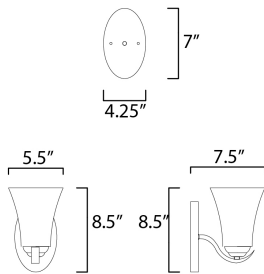

LAMPING

- INPUT VOLTAGE : 120V
- BULB : 1 x 60W Incandescent E26 Medium , 60W Total
- BULB INCLUDED : (Not Included)
- DIMMABLE : Yes
- LIGHTING_DIRECTION : Omni