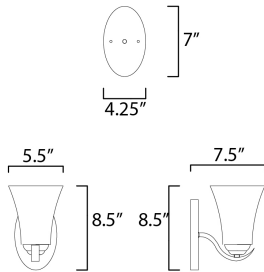

LAMPING

- INPUT VOLTAGE : 120V
- BULB : 1 x 60W Incandescent E26 Medium , 60W Total
- BULB INCLUDED : (Not Included)
- DIMMABLE : Yes
- LIGHTING_DIRECTION : Omni