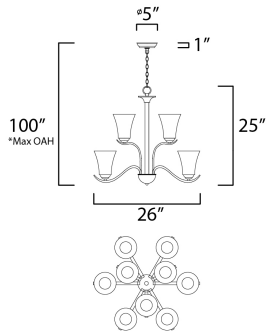

PRODUCT DESCRIPTION

Gently waving arms of Satin Nickel or Oil Rubbed Bronze support tall-profile Frosted glass shades creating a scale normally not found in this category of lighting. The bath vanity may be installed up or down and also includes a Polished Chrome finish.

*max overall height

MEASUREMENTS

- DIMENSION : 26" L x 26" W x 25" H
- MAX OAH : 100" OAH
- CANOPY : 5" W x 1" H x 5" L
- HANGING WEIGHT : 13.7 lb

LAMPING

- INPUT VOLTAGE : 120V
- BULB : 9 x 60W Incandescent E26 Medium , 540W Total
- BULB INCLUDED : (Not Included)
- DIMMABLE : Yes