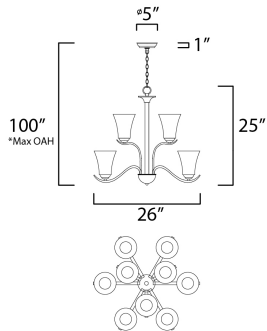

**PRODUCT DESCRIPTION**

Gently waving arms of Satin Nickel or Oil Rubbed Bronze support tall-profile Frosted glass shades creating a scale normally not found in this category of lighting. The bath vanity may be installed up or down and also includes a Polished Chrome finish.

\*max overall height

**MEASUREMENTS**

DIMENSION : 26" L x 26" W x 25" H  
 MAX OAH : 100" OAH  
 CANOPY : 5" W x 1" H x 5" L  
 HANGING WEIGHT : 13.7 lb

**LAMPING**

INPUT VOLTAGE : 120V  
 BULB : 9 x 60W Incandescent E26 Medium , 540W Total  
 BULB INCLUDED : (Not Included)  
 DIMMABLE : Yes