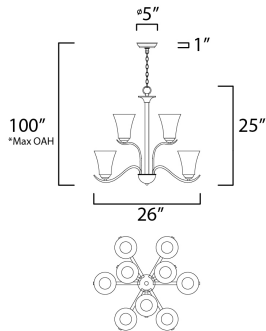

**PRODUCT DESCRIPTION**

Gently waving arms of Satin Nickel or Oil Rubbed Bronze support tall-profile Frosted glass shades creating a scale normally not found in this category of lighting. The bath vanity may be installed up or down and also includes a Polished Chrome finish.

\*max overall height

**MEASUREMENTS**

DIMENSION : 26" L x 26" W x 25" H  
 MAX OAH : 100" OAH  
 CANOPY : 5" W x 1" H x 5" L  
 HANGING WEIGHT : 13.7 lb

**LAMPING**

INPUT VOLTAGE : 120V  
 BULB : 9 x 60W Incandescent E26 Medium , 540W Total  
 BULB INCLUDED : (Not Included)  
 DIMMABLE : Yes