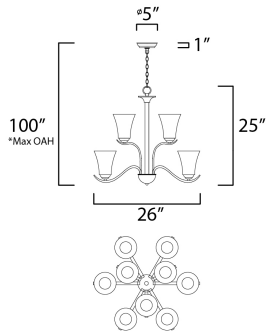

PRODUCT DESCRIPTION

Gently waving arms of Satin Nickel or Oil Rubbed Bronze support tall-profile Frosted glass shades creating a scale normally not found in this category of lighting. The bath vanity may be installed up or down and also includes a Polished Chrome finish.

*max overall height

MEASUREMENTS

DIMENSION : 26" L x 26" W x 25" H
 MAX OAH : 100" OAH
 CANOPY : 5" W x 1" H x 5" L
 HANGING WEIGHT : 13.7 lb

LAMPING

INPUT VOLTAGE : 120V
 BULB : 9 x 60W Incandescent E26 Medium , 540W Total
 BULB INCLUDED : (Not Included)
 DIMMABLE : Yes