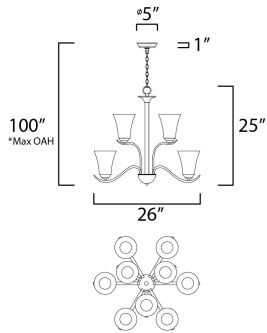

PRODUCT DESCRIPTION

Gently waving arms of Satin Nickel or Oil Rubbed Bronze support tall-profile Frosted glass shades creating a scale normally not found in this category of lighting. The bath vanity may be installed up or down and also includes a Polished Chrome finish.

*max overall height

MEASUREMENTS

DIMENSION : 26" L x 26" W x 25" H
 MAX OAH : 100" OAH
 CANOPY : 5" W x 1" H x 5" L
 HANGING WEIGHT : 13.7 lb

LAMPING

INPUT VOLTAGE : 120V
 BULB : 9 x 60W Incandescent E26 Medium , 540W Total
 BULB INCLUDED : (Not Included)
 DIMMABLE : Yes