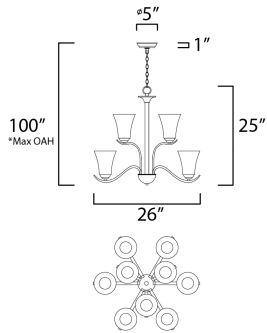

**PRODUCT DESCRIPTION**

Gently waving arms of Satin Nickel or Oil Rubbed Bronze support tall-profile Frosted glass shades creating a scale normally not found in this category of lighting. The bath vanity may be installed up or down and also includes a Polished Chrome finish.

\*max overall height

**MEASUREMENTS**

DIMENSION : 26" L x 26" W x 25" H  
 MAX OAH : 100" OAH  
 CANOPY : 5" W x 1" H x 5" L  
 HANGING WEIGHT : 13.7 lb

**LAMPING**

INPUT VOLTAGE : 120V  
 BULB : 9 x 60W Incandescent E26 Medium , 540W Total  
 BULB INCLUDED : (Not Included)  
 DIMMABLE : Yes