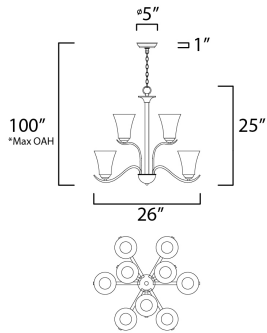

PRODUCT DESCRIPTION

Gently waving arms of Satin Nickel or Oil Rubbed Bronze support tall-profile Frosted glass shades creating a scale normally not found in this category of lighting. The bath vanity may be installed up or down and also includes a Polished Chrome finish.

*max overall height

MEASUREMENTS

- DIMENSION : 26" L x 26" W x 25" H
- MAX OAH : 100" OAH
- CANOPY : 5" W x 1" H x 5" L
- HANGING WEIGHT : 13.7 lb

LAMPING

- INPUT VOLTAGE : 120V
- BULB : 9 x 60W Incandescent E26 Medium , 540W Total
- BULB INCLUDED : (Not Included)
- DIMMABLE : Yes