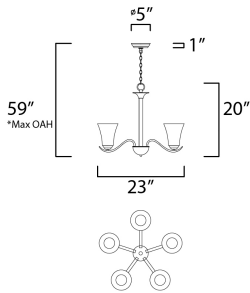

PRODUCT DESCRIPTION

Gently waving arms of Satin Nickel or Oil Rubbed Bronze support tall-profile Frosted glass shades creating a scale normally not found in this category of lighting. The bath vanity may be installed up or down and also includes a Polished Chrome finish.

MEASUREMENTS

- DIMENSION : 23" L x 23" W x 20" H
- MAX OAH : 59" OAH
- CANOPY : 5" W x 1" H x 5" L
- HANGING WEIGHT : 10.56 lb

LAMPING

- INPUT VOLTAGE : 120V
- BULB : 5 x 60W Incandescent E26 Medium , 300W Total
- BULB INCLUDED : (Not Included)
- DIMMABLE : Yes

*max overall height

FINISHES OPTION

- Oil Rubbed Bronze (OI)
- Satin Nickel (SN)

GLASS

Frosted FT

MATERIAL

Steel, Glass

RATINGS