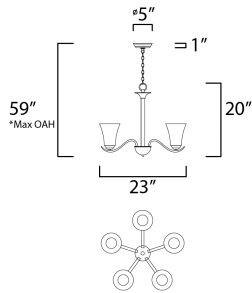

PRODUCT DESCRIPTION

Gently waving arms of Satin Nickel or Oil Rubbed Bronze support tall-profile Frosted glass shades creating a scale normally not found in this category of lighting. The bath vanity may be installed up or down and also includes a Polished Chrome finish.

MEASUREMENTS

DIMENSION : 23" L x 23" W x 20" H
 MAX OAH : 59" OAH
 CANOPY : 5" W x 1" H x 5" L
 HANGING WEIGHT : 10.56 lb

LAMPING

INPUT VOLTAGE : 120V
 BULB : 5 x 60W Incandescent E26 Medium , 300W Total
 BULB INCLUDED : (Not Included)
 DIMMABLE : Yes

*max overall height

FINISHES OPTION

-  Oil Rubbed Bronze (OI)
-  Satin Nickel (SN)

GLASS

Frosted FT

MATERIAL

Steel, Glass

RATINGS