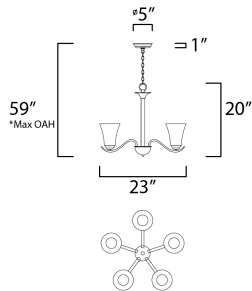

PRODUCT DESCRIPTION

Gently waving arms of Satin Nickel or Oil Rubbed Bronze support tall-profile Frosted glass shades creating a scale normally not found in this category of lighting. The bath vanity may be installed up or down and also includes a Polished Chrome finish.

*max overall height

MEASUREMENTS

DIMENSION : 23" L x 23" W x 20" H
 MAX OAH : 59" OAH
 CANOPY : 5" W x 1" H x 5" L
 HANGING WEIGHT : 10.56 lb

LAMPING

INPUT VOLTAGE : 120V
 BULB : 5 x 60W Incandescent E26 Medium , 300W Total
 BULB INCLUDED : (Not Included)
 DIMMABLE : Yes