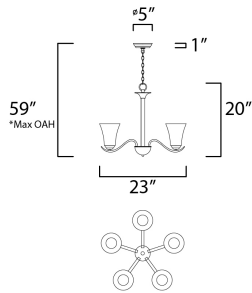

**PRODUCT DESCRIPTION**

Gently waving arms of Satin Nickel or Oil Rubbed Bronze support tall-profile Frosted glass shades creating a scale normally not found in this category of lighting. The bath vanity may be installed up or down and also includes a Polished Chrome finish.

**MEASUREMENTS**

- DIMENSION : 23" L x 23" W x 20" H
- MAX OAH : 59" OAH
- CANOPY : 5" W x 1" H x 5" L
- HANGING WEIGHT : 10.56 lb

**LAMPING**

- INPUT VOLTAGE : 120V
- BULB : 5 x 60W Incandescent E26 Medium , 300W Total
- BULB INCLUDED : (Not Included)
- DIMMABLE : Yes

\*max overall height

**FINISHES OPTION**

- Oil Rubbed Bronze (OI)
- Satin Nickel (SN)

**GLASS**

Frosted FT

**MATERIAL**

Steel, Glass

**RATINGS**