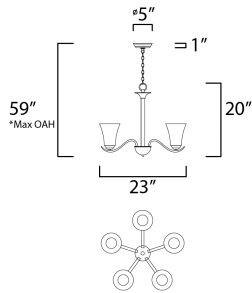

PRODUCT DESCRIPTION

Gently waving arms of Satin Nickel or Oil Rubbed Bronze support tall-profile Frosted glass shades creating a scale normally not found in this category of lighting. The bath vanity may be installed up or down and also includes a Polished Chrome finish.

*max overall height

MEASUREMENTS

- DIMENSION : 23" L x 23" W x 20" H
- MAX OAH : 59" OAH
- CANOPY : 5" W x 1" H x 5" L
- HANGING WEIGHT : 10.56 lb

LAMPING

- INPUT VOLTAGE : 120V
- BULB : 5 x 60W Incandescent E26 Medium , 300W Total
- BULB INCLUDED : (Not Included)
- DIMMABLE : Yes