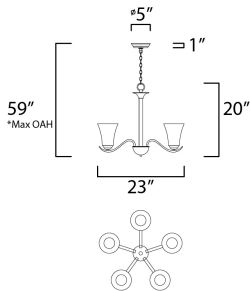

**PRODUCT DESCRIPTION**

Gently waving arms of Satin Nickel or Oil Rubbed Bronze support tall-profile Frosted glass shades creating a scale normally not found in this category of lighting. The bath vanity may be installed up or down and also includes a Polished Chrome finish.

**MEASUREMENTS**

- DIMENSION : 23" L x 23" W x 20" H
- MAX OAH : 59" OAH
- CANOPY : 5" W x 1" H x 5" L
- HANGING WEIGHT : 10.56 lb

**LAMPING**

- INPUT VOLTAGE : 120V
- BULB : 5 x 60W Incandescent E26 Medium , 300W Total
- BULB INCLUDED : (Not Included)
- DIMMABLE : Yes

\*max overall height

**FINISHES OPTION**

- Oil Rubbed Bronze (OI)
- Satin Nickel (SN)

**GLASS**

Frosted FT

**MATERIAL**

Steel, Glass

**RATINGS**