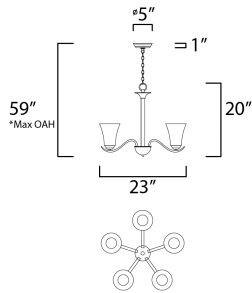

**PRODUCT DESCRIPTION**

Gently waving arms of Satin Nickel or Oil Rubbed Bronze support tall-profile Frosted glass shades creating a scale normally not found in this category of lighting. The bath vanity may be installed up or down and also includes a Polished Chrome finish.

\*max overall height

**MEASUREMENTS**

- DIMENSION : 23" L x 23" W x 20" H
- MAX OAH : 59" OAH
- CANOPY : 5" W x 1" H x 5" L
- HANGING WEIGHT : 10.56 lb

**LAMPING**

- INPUT VOLTAGE : 120V
- BULB : 5 x 60W Incandescent E26 Medium , 300W Total
- BULB INCLUDED : (Not Included)
- DIMMABLE : Yes