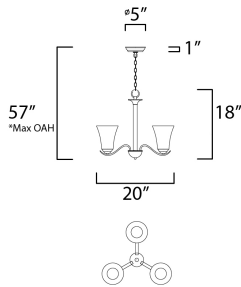

PRODUCT DESCRIPTION

Gently waving arms of Satin Nickel or Oil Rubbed Bronze support tall-profile Frosted glass shades creating a scale normally not found in this category of lighting. The bath vanity may be installed up or down and also includes a Polished Chrome finish.

FINISHES OPTION

-  Oil Rubbed Bronze (OI)
-  Satin Nickel (SN)

GLASS

Frosted FT

MATERIAL

Steel, Glass

RATINGS

cULus
Dry Location

ADDITIONAL

SLOPE: 90
OPERATING TEMPERATURE:
-20°C (-4°F), 40°C (104°F)

MEASUREMENTS

- DIMENSION : 20" L x 20" W x 18" H
- MAX OAH : 57" OAH
- CANOPY : 5" W x 1" H x 5" L
- HANGING WEIGHT : 7.15 lb

LAMPING