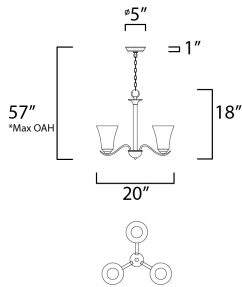

**PRODUCT DESCRIPTION**

Gently waving arms of Satin Nickel or Oil Rubbed Bronze support tall-profile Frosted glass shades creating a scale normally not found in this category of lighting. The bath vanity may be installed up or down and also includes a Polished Chrome finish.

**ADDITIONAL**

SLOPE: 90  
OPERATING TEMPERATURE:  
-20°C (-4°F), 40°C (104°F)

**MEASUREMENTS**

- DIMENSION : 20" L x 20" W x 18" H
- MAX OAH : 57" OAH
- CANOPY : 5" W x 1" H x 5" L
- HANGING WEIGHT : 7.15 lb