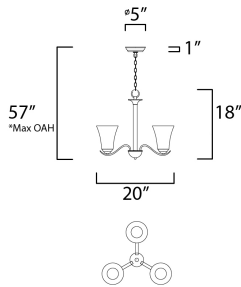

PRODUCT DESCRIPTION

Gently waving arms of Satin Nickel or Oil Rubbed Bronze support tall-profile Frosted glass shades creating a scale normally not found in this category of lighting. The bath vanity may be installed up or down and also includes a Polished Chrome finish.

MEASUREMENTS

- DIMENSION : 20" L x 20" W x 18" H
- MAX OAH : 57" OAH
- CANOPY : 5" W x 1" H x 5" L
- HANGING WEIGHT : 7.15 lb

LAMPING

- INPUT VOLTAGE : 120V
- BULB : 3 x 60W Incandescent E26 Medium , 180W Total
- BULB INCLUDED : (Not Included)
- DIMMABLE : Yes

*max overall height

FINISHES OPTION

- Oil Rubbed Bronze (OI)
- Satin Nickel (SN)

GLASS

Frosted FT

MATERIAL

Steel, Glass

RATINGS