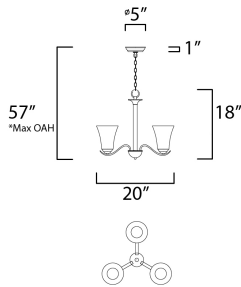

**PRODUCT DESCRIPTION**

Gently waving arms of Satin Nickel or Oil Rubbed Bronze support tall-profile Frosted glass shades creating a scale normally not found in this category of lighting. The bath vanity may be installed up or down and also includes a Polished Chrome finish.

**FINISHES OPTION**

- Oil Rubbed Bronze (OI)
- Satin Nickel (SN)

**GLASS**

Frosted FT

**MATERIAL**

Steel, Glass

**RATINGS**

cULus  
Dry Location

**ADDITIONAL**

SLOPE: 90  
OPERATING TEMPERATURE:  
-20°C (-4°F), 40°C (104°F)

**MEASUREMENTS**

- DIMENSION : 20" L x 20" W x 18" H
- MAX OAH : 57" OAH
- CANOPY : 5" W x 1" H x 5" L
- HANGING WEIGHT : 7.15 lb