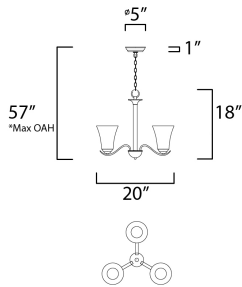

PRODUCT DESCRIPTION

Gently waving arms of Satin Nickel or Oil Rubbed Bronze support tall-profile Frosted glass shades creating a scale normally not found in this category of lighting. The bath vanity may be installed up or down and also includes a Polished Chrome finish.

*max overall height

MEASUREMENTS

- DIMENSION : 20" L x 20" W x 18" H
- MAX OAH : 57" OAH
- CANOPY : 5" W x 1" H x 5" L
- HANGING WEIGHT : 7.15 lb

LAMPING

- INPUT VOLTAGE : 120V
- BULB : 3 x 60W Incandescent E26 Medium , 180W Total
- BULB INCLUDED : (Not Included)
- DIMMABLE : Yes