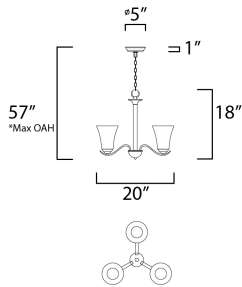

PRODUCT DESCRIPTION

Gently waving arms of Satin Nickel or Oil Rubbed Bronze support tall-profile Frosted glass shades creating a scale normally not found in this category of lighting. The bath vanity may be installed up or down and also includes a Polished Chrome finish.

MEASUREMENTS

- DIMENSION : 20" L x 20" W x 18" H
- MAX OAH : 57" OAH
- CANOPY : 5" W x 1" H x 5" L
- HANGING WEIGHT : 7.15 lb

LAMPING

- INPUT VOLTAGE : 120V
- BULB : 3 x 60W Incandescent E26 Medium , 180W Total
- BULB INCLUDED : (Not Included)
- DIMMABLE : Yes