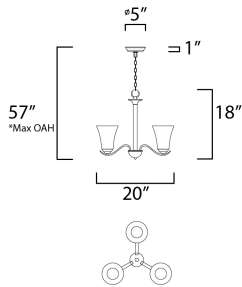

**PRODUCT DESCRIPTION**

Gently waving arms of Satin Nickel or Oil Rubbed Bronze support tall-profile Frosted glass shades creating a scale normally not found in this category of lighting. The bath vanity may be installed up or down and also includes a Polished Chrome finish.

\*max overall height

**MEASUREMENTS**

- DIMENSION : 20" L x 20" W x 18" H
- MAX OAH : 57" OAH
- CANOPY : 5" W x 1" H x 5" L
- HANGING WEIGHT : 7.15 lb

**LAMPING**

- INPUT VOLTAGE : 120V
- BULB : 3 x 60W Incandescent E26 Medium , 180W Total
- BULB INCLUDED : (Not Included)
- DIMMABLE : Yes