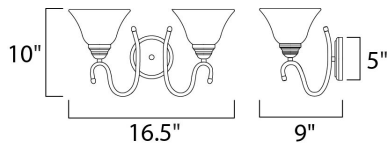

MEASUREMENTS

DIMENSION : 16.5" W x 10" H x 7.5" Ext
 BACK PLATE : 5" W x 5" H x 5" HCO
 HANGING WEIGHT : 3.22 lb

LAMPING

INPUT VOLTAGE : 120V
 BULB : 2 x 60W Incandescent E26 Medium , 120W Total
 BULB INCLUDED : (Not Included)
 DIMMABLE : Yes