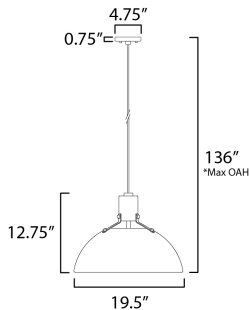

PRODUCT DESCRIPTION

Sockets are suspended above a metal spun dome in your choice of Black or White with Gold accents or Satin Nickel with Black accents. A clean and simple approach to modern or transitional lighting, the opening allows light to shine through the opening atop while providing functional light below. This break in the two parts is supported with straps and decorative rivets in complimentary finishes for a subtly tasteful two-tone finish. A coordinating pin-up wall sconce offers a bedside application to this design with integrated switch on its back plate and two feet of cord cover that can be removed and hardwired per your preference.

MEASUREMENTS

- DIMENSION : 19.5" L x 19.5" W x 12.75" H
- MAX OAH : 136" OAH
- HANGING WEIGHT : 3.53 lb

LAMPING

- INPUT VOLTAGE : 120V
- BULB : 1 x 60W Incandescent E26 Medium , 60W Total
- BULB INCLUDED : (Not Included)
- DIMMABLE :