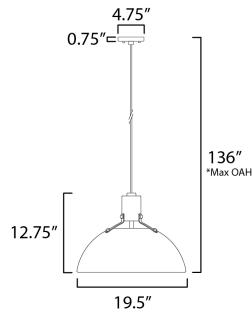

**PRODUCT DESCRIPTION**

Sockets are suspended above a metal spun dome in your choice of Black or White with Gold accents or Satin Nickel with Black accents. A clean and simple approach to modern or transitional lighting, the opening allows light to shine through the opening atop while providing functional light below. This break in the two parts is supported with straps and decorative rivets in complimentary finishes for a subtly tasteful two-tone finish. A coordinating pin-up wall sconce offers a bedside application to this design with integrated switch on its back plate and two feet of cord cover that can be removed and hardwired per your preference.

**MEASUREMENTS**

DIMENSION : 19.5" L x 19.5" W x 12.75" H  
 MAX OAH : 136" OAH  
 HANGING WEIGHT : 3.53 lb

**LAMPING**

INPUT VOLTAGE : 120V  
 BULB : 1 x 60W Incandescent E26 Medium , 60W Total  
 BULB INCLUDED : (Not Included)  
 DIMMABLE :