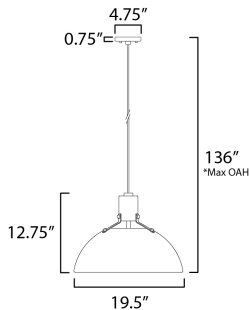

**PRODUCT DESCRIPTION**

Sockets are suspended above a metal spun dome in your choice of Black or White with Gold accents or Satin Nickel with Black accents. A clean and simple approach to modern or transitional lighting, the opening allows light to shine through the opening atop while providing functional light below. This break in the two parts is supported with straps and decorative rivets in complimentary finishes for a subtly tasteful two-tone finish. A coordinating pin-up wall sconce offers a bedside application to this design with integrated switch on its back plate and two feet of cord cover that can be removed and hardwired per your preference.

**MEASUREMENTS**

- DIMENSION : 19.5" L x 19.5" W x 12.75" H
- MAX OAH : 136" OAH
- HANGING WEIGHT : 3.53 lb

**LAMPING**

- INPUT VOLTAGE : 120V
- BULB : 1 x 60W Incandescent E26 Medium , 60W Total
- BULB INCLUDED : (Not Included)
- DIMMABLE :