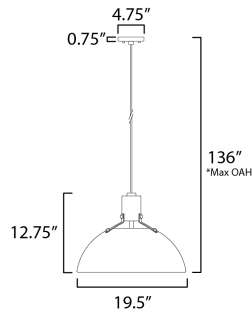

PRODUCT DESCRIPTION

Sockets are suspended above a metal spun dome in your choice of Black or White with Gold accents or Satin Nickel with Black accents. A clean and simple approach to modern or transitional lighting, the opening allows light to shine through the opening atop while providing functional light below. This break in the two parts is supported with straps and decorative rivets in complimentary finishes for a subtly tasteful two-tone finish. A coordinating pin-up wall sconce offers a bedside application to this design with integrated switch on its back plate and two feet of cord cover that can be removed and hardwired per your preference.

MEASUREMENTS

DIMENSION : 19.5" W x 12.75" H
 MAX OAH : 136" OAH
 CANOPY : 4.75" W x 0.75" H x 4.75" L
 HANGING WEIGHT : 3.53 lb

LAMPING

INPUT VOLTAGE : 120V
 BULB : 1 x 60W Incandescent E26 Medium , 60W Total
 BULB INCLUDED : (Not Included)
 DIMMABLE : Y