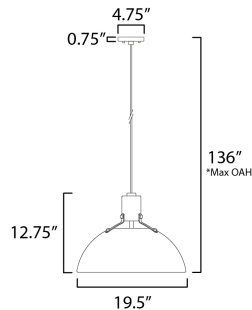

PRODUCT DESCRIPTION

Sockets are suspended above a metal spun dome in your choice of Black or White with Gold accents or Satin Nickel with Black accents. A clean and simple approach to modern or transitional lighting, the opening allows light to shine through the opening atop while providing functional light below. This break in the two parts is supported with straps and decorative rivets in complimentary finishes for a subtly tasteful two-tone finish. A coordinating pin-up wall sconce offers a bedside application to this design with integrated switch on its back plate and two feet of cord cover that can be removed and hardwired per your preference.

MEASUREMENTS

DIMENSION : 19.5" W x 12.75" H
 MAX OAH : 136" OAH
 CANOPY : 4.75" W x 0.75" H x 4.75" L
 HANGING WEIGHT : 3.53 lb

LAMPING

INPUT VOLTAGE : 120V
 BULB : 1 x 60W Incandescent E26 Medium , 60W Total
 BULB INCLUDED : (Not Included)
 DIMMABLE : Y