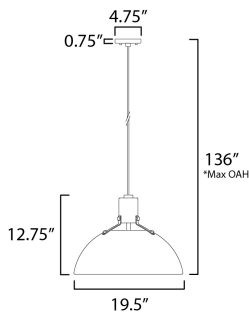

PRODUCT DESCRIPTION

Sockets are suspended above a metal spun dome in your choice of Black or White with Gold accents or Satin Nickel with Black accents. A clean and simple approach to modern or transitional lighting, the opening allows light to shine through the opening atop while providing functional light below. This break in the two parts is supported with straps and decorative rivets in complimentary finishes for a subtly tasteful two-tone finish. A coordinating pin-up wall sconce offers a bedside application to this design with integrated switch on its back plate and two feet of cord cover that can be removed and hardwired per your preference.

FINISHES OPTION

-  Antique Brass / Black (ABBK)
-  Satin Nickel (SN)
-  White/Satin Brass (WTSBR)

MATERIAL

Aluminum, Steel

RATINGS

cETLus
Dry Location

ADDITIONAL

OPERATING TEMPERATURE:
-20°C (-4°F), 40°C (104°F)

MEASUREMENTS

- DIMENSION : 19.5" W x 12.75" H
- MAX OAH : 136" OAH
- CANOPY : 4.75" W x 0.75" H x 4.75" L
- HANGING WEIGHT : 3.53 lb

LAMPING

- INPUT VOLTAGE : 120V
- BULB : 1 x 60W Incandescent E26 Medium , 60W Total
- BULB INCLUDED : (Not Included)
- DIMMABLE : Y