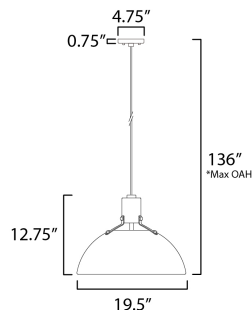

PRODUCT DESCRIPTION

Sockets are suspended above a metal spun dome in your choice of Black or White with Gold accents or Satin Nickel with Black accents. A clean and simple approach to modern or transitional lighting, the opening allows light to shine through the opening atop while providing functional light below. This break in the two parts is supported with straps and decorative rivets in complimentary finishes for a subtly tasteful two-tone finish. A coordinating pin-up wall sconce offers a bedside application to this design with integrated switch on its back plate and two feet of cord cover that can be removed and hardwired per your preference.

MEASUREMENTS

DIMENSION : 19.5" W x 12.75" H
 MAX OAH : 136" OAH
 CANOPY : 4.75" W x 0.75" H x 4.75" L
 HANGING WEIGHT : 3.53 lb

LAMPING

INPUT VOLTAGE : 120V
 BULB : 1 x 60W Incandescent E26 Medium , 60W Total
 BULB INCLUDED : (Not Included)
 DIMMABLE : Y