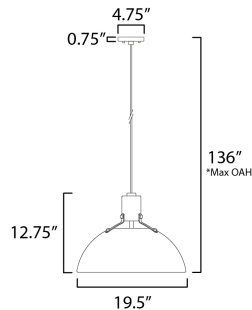

**PRODUCT DESCRIPTION**

Sockets are suspended above a metal spun dome in your choice of Black or White with Gold accents or Satin Nickel with Black accents. A clean and simple approach to modern or transitional lighting, the opening allows light to shine through the opening atop while providing functional light below. This break in the two parts is supported with straps and decorative rivets in complimentary finishes for a subtly tasteful two-tone finish. A coordinating pin-up wall sconce offers a bedside application to this design with integrated switch on its back plate and two feet of cord cover that can be removed and hardwired per your preference.

**MEASUREMENTS**

DIMENSION : 19.5" W x 12.75" H  
 MAX OAH : 136" OAH  
 CANOPY : 4.75" W x 0.75" H x 4.75" L  
 HANGING WEIGHT : 3.53 lb

**LAMPING**

INPUT VOLTAGE : 120V  
 BULB : 1 x 60W Incandescent E26 Medium , 60W Total  
 BULB INCLUDED : (Not Included)  
 DIMMABLE : Y