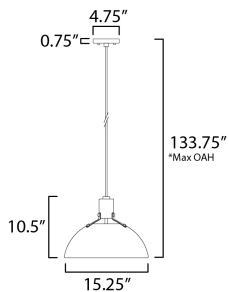

**PRODUCT DESCRIPTION**

Sockets are suspended above a metal spun dome in your choice of Black or White with Gold accents or Satin Nickel with Black accents. A clean and simple approach to modern or transitional lighting, the opening allows light to shine through the opening atop while providing functional light below. This break in the two parts is supported with straps and decorative rivets in complimentary finishes for a subtly tasteful two-tone finish. A coordinating pin-up wall sconce offers a bedside application to this design with integrated switch on its back plate and two feet of cord cover that can be removed and hardwired per your preference.

**MEASUREMENTS**

- DIMENSION : 15.5" L x 15.25" W x 10.5" H
- MAX OAH : 133.75" OAH
- HANGING WEIGHT : 2.2 lb

**LAMPING**

- INPUT VOLTAGE : 120V
- BULB : 1 x 60W Incandescent E26 Medium , 60W Total
- BULB INCLUDED : (Not Included)
- DIMMABLE :