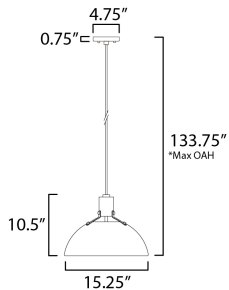

PRODUCT DESCRIPTION

Sockets are suspended above a metal spun dome in your choice of Black or White with Gold accents or Satin Nickel with Black accents. A clean and simple approach to modern or transitional lighting, the opening allows light to shine through the opening atop while providing functional light below. This break in the two parts is supported with straps and decorative rivets in complimentary finishes for a subtly tasteful two-tone finish. A coordinating pin-up wall sconce offers a bedside application to this design with integrated switch on its back plate and two feet of cord cover that can be removed and hardwired per your preference.

FINISHES OPTION

-  Antique Brass / Black (ABBK)
-  Satin Nickel (SN)
-  White/Satin Brass (WTSBR)

MATERIAL

Steel, Aluminum

RATINGS

Dry Location

ADDITIONAL

OPERATING TEMPERATURE:
-20°C (-4°F), 40°C (104°F)

MEASUREMENTS

- DIMENSION : 15.5" L x 15.25" W x 10.5" H
- MAX OAH : 133.75" OAH
- HANGING WEIGHT : 2.2 lb

LAMPING

- INPUT VOLTAGE : 120V
- BULB : 1 x 60W Incandescent E26 Medium , 60W Total
- BULB INCLUDED : (Not Included)
- DIMMABLE :