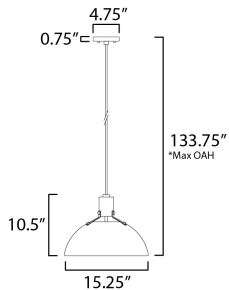

**PRODUCT DESCRIPTION**

Sockets are suspended above a metal spun dome in your choice of Black or White with Gold accents or Satin Nickel with Black accents. A clean and simple approach to modern or transitional lighting, the opening allows light to shine through the opening atop while providing functional light below. This break in the two parts is supported with straps and decorative rivets in complimentary finishes for a subtly tasteful two-tone finish. A coordinating pin-up wall sconce offers a bedside application to this design with integrated switch on its back plate and two feet of cord cover that can be removed and hardwired per your preference.

**MEASUREMENTS**

- DIMENSION : 15.5" L x 15.25" W x 10.5" H
- MAX OAH : 133.75" OAH
- HANGING WEIGHT : 2.2 lb

**LAMPING**

- INPUT VOLTAGE : 120V
- BULB : 1 x 60W Incandescent E26 Medium , 60W Total
- BULB INCLUDED : (Not Included)
- DIMMABLE :