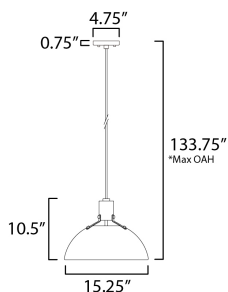

**PRODUCT DESCRIPTION**

Sockets are suspended above a metal spun dome in your choice of Black or White with Gold accents or Satin Nickel with Black accents. A clean and simple approach to modern or transitional lighting, the opening allows light to shine through the opening atop while providing functional light below. This break in the two parts is supported with straps and decorative rivets in complimentary finishes for a subtly tasteful two-tone finish. A coordinating pin-up wall sconce offers a bedside application to this design with integrated switch on its back plate and two feet of cord cover that can be removed and hardwired per your preference.

**FINISHES OPTION**

-  Antique Brass / Black (ABBK)
-  Satin Nickel (SN)
-  White/Satin Brass (WTSBR)

**MATERIAL**

Aluminum, Steel

**RATINGS**

cETLus  
Dry Location

**ADDITIONAL**

OPERATING TEMPERATURE:  
-20°C (-4°F), 40°C (104°F)

**MEASUREMENTS**

- DIMENSION : 15.25" W x 10.5" H
- MAX OAH : 133.75" OAH
- CANOPY : 4.75" W x 0.75" H x 4.75" L
- HANGING WEIGHT : 2.2 lb

**LAMPING**

- INPUT VOLTAGE : 120V
- BULB : 1 x 60W Incandescent E26 Medium , 60W Total
- BULB INCLUDED : (Not Included)
- DIMMABLE : Y