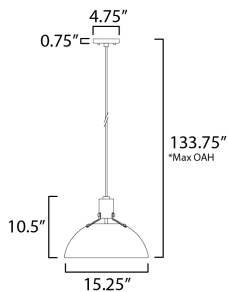

PRODUCT DESCRIPTION

Sockets are suspended above a metal spun dome in your choice of Black or White with Gold accents or Satin Nickel with Black accents. A clean and simple approach to modern or transitional lighting, the opening allows light to shine through the opening atop while providing functional light below. This break in the two parts is supported with straps and decorative rivets in complimentary finishes for a subtly tasteful two-tone finish. A coordinating pin-up wall sconce offers a bedside application to this design with integrated switch on its back plate and two feet of cord cover that can be removed and hardwired per your preference.

FINISHES OPTION

-  Antique Brass / Black (ABBK)
-  Satin Nickel (SN)
-  White/Satin Brass (WTSBR)

MATERIAL

Aluminum, Steel

RATINGS

cETLus
Dry Location

ADDITIONAL

OPERATING TEMPERATURE:
-20°C (-4°F), 40°C (104°F)

MEASUREMENTS

- DIMENSION : 15.25" W x 10.5" H
- MAX OAH : 133.75" OAH
- CANOPY : 4.75" W x 0.75" H x 4.75" L
- HANGING WEIGHT : 2.2 lb

LAMPING

- INPUT VOLTAGE : 120V
- BULB : 1 x 60W Incandescent E26 Medium , 60W Total
- BULB INCLUDED : (Not Included)
- DIMMABLE : Y