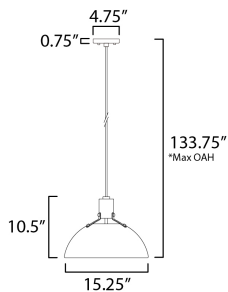

**PRODUCT DESCRIPTION**

Sockets are suspended above a metal spun dome in your choice of Black or White with Gold accents or Satin Nickel with Black accents. A clean and simple approach to modern or transitional lighting, the opening allows light to shine through the opening atop while providing functional light below. This break in the two parts is supported with straps and decorative rivets in complimentary finishes for a subtly tasteful two-tone finish. A coordinating pin-up wall sconce offers a bedside application to this design with integrated switch on its back plate and two feet of cord cover that can be removed and hardwired per your preference.

**FINISHES OPTION**

-  Antique Brass / Black (ABBK)
-  Satin Nickel (SN)
-  White/Satin Brass (WTSBR)

**MATERIAL**

Aluminum, Steel

**RATINGS**

cETLus  
Dry Location

**ADDITIONAL**

OPERATING TEMPERATURE:  
-20°C (-4°F), 40°C (104°F)

**MEASUREMENTS**

- DIMENSION : 15.25" W x 10.5" H
- MAX OAH : 133.75" OAH
- CANOPY : 4.75" W x 0.75" H x 4.75" L
- HANGING WEIGHT : 2.2 lb

**LAMPING**

- INPUT VOLTAGE : 120V
- BULB : 1 x 60W Incandescent E26 Medium , 60W Total
- BULB INCLUDED : (Not Included)
- DIMMABLE : Y