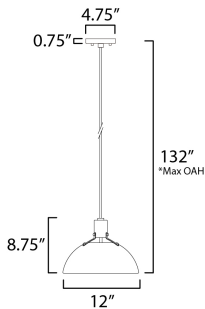

PRODUCT DESCRIPTION

Sockets are suspended above a metal spun dome in your choice of Black or White with Gold accents or Satin Nickel with Black accents. A clean and simple approach to modern or transitional lighting, the opening allows light to shine through the opening atop while providing functional light below. This break in the two parts is supported with straps and decorative rivets in complimentary finishes for a subtly tasteful two-tone finish. A coordinating pin-up wall sconce offers a bedside application to this design with integrated switch on its back plate and two feet of cord cover that can be removed and hardwired per your preference.

MEASUREMENTS

- DIMENSION : 12" L x 12" W x 8.75" H
- MAX OAH : 132" OAH
- HANGING WEIGHT : 1.92 lb

LAMPING

- INPUT VOLTAGE : 120V
- BULB : 1 x 60W Incandescent E26 Medium , 60W Total
- BULB INCLUDED : (Not Included)
- DIMMABLE :