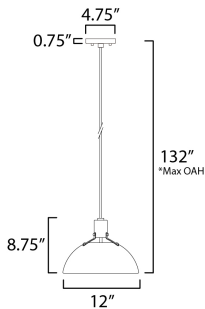

PRODUCT DESCRIPTION

Sockets are suspended above a metal spun dome in your choice of Black or White with Gold accents or Satin Nickel with Black accents. A clean and simple approach to modern or transitional lighting, the opening allows light to shine through the opening atop while providing functional light below. This break in the two parts is supported with straps and decorative rivets in complimentary finishes for a subtly tasteful two-tone finish. A coordinating pin-up wall sconce offers a bedside application to this design with integrated switch on its back plate and two feet of cord cover that can be removed and hardwired per your preference.

*max overall height

MEASUREMENTS

DIMENSION : 12" L x 12" W x 8.75" H
 MAX OAH : 132" OAH
 HANGING WEIGHT : 1.92 lb

LAMPING

INPUT VOLTAGE : 120V
 BULB : 1 x 60W Incandescent E26 Medium , 60W Total
 BULB INCLUDED : (Not Included)
 DIMMABLE :