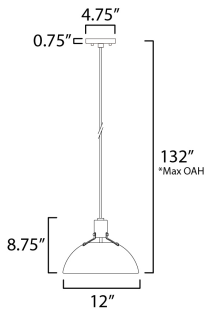

PRODUCT DESCRIPTION

Sockets are suspended above a metal spun dome in your choice of Black or White with Gold accents or Satin Nickel with Black accents. A clean and simple approach to modern or transitional lighting, the opening allows light to shine through the opening atop while providing functional light below. This break in the two parts is supported with straps and decorative rivets in complimentary finishes for a subtly tasteful two-tone finish. A coordinating pin-up wall sconce offers a bedside application to this design with integrated switch on its back plate and two feet of cord cover that can be removed and hardwired per your preference.

*max overall height

MEASUREMENTS

- DIMENSION : 12" L x 12" W x 8.75" H
- MAX OAH : 132" OAH
- HANGING WEIGHT : 1.92 lb

LAMPING

- INPUT VOLTAGE : 120V
- BULB : 1 x 60W Incandescent E26 Medium , 60W Total
- BULB INCLUDED : (Not Included)
- DIMMABLE :