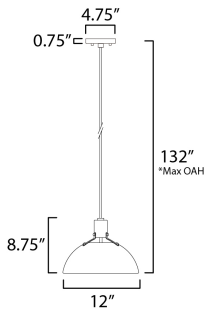

**PRODUCT DESCRIPTION**

Sockets are suspended above a metal spun dome in your choice of Black or White with Gold accents or Satin Nickel with Black accents. A clean and simple approach to modern or transitional lighting, the opening allows light to shine through the opening atop while providing functional light below. This break in the two parts is supported with straps and decorative rivets in complimentary finishes for a subtly tasteful two-tone finish. A coordinating pin-up wall sconce offers a bedside application to this design with integrated switch on its back plate and two feet of cord cover that can be removed and hardwired per your preference.

**MEASUREMENTS**

- DIMENSION : 12" L x 12" W x 8.75" H
- MAX OAH : 132" OAH
- HANGING WEIGHT : 1.92 lb

**LAMPING**

- INPUT VOLTAGE : 120V
- BULB : 1 x 60W Incandescent E26 Medium , 60W Total
- BULB INCLUDED : (Not Included)
- DIMMABLE :