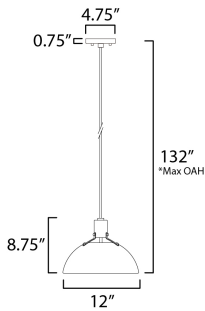

PRODUCT DESCRIPTION

Sockets are suspended above a metal spun dome in your choice of Black or White with Gold accents or Satin Nickel with Black accents. A clean and simple approach to modern or transitional lighting, the opening allows light to shine through the opening atop while providing functional light below. This break in the two parts is supported with straps and decorative rivets in complimentary finishes for a subtly tasteful two-tone finish. A coordinating pin-up wall sconce offers a bedside application to this design with integrated switch on its back plate and two feet of cord cover that can be removed and hardwired per your preference.

*max overall height

MEASUREMENTS

DIMENSION : 12" L x 12" W x 8.75" H
 MAX OAH : 132" OAH
 HANGING WEIGHT : 1.92 lb

LAMPING

INPUT VOLTAGE : 120V
 BULB : 1 x 60W Incandescent E26 Medium , 60W Total
 BULB INCLUDED : (Not Included)
 DIMMABLE :