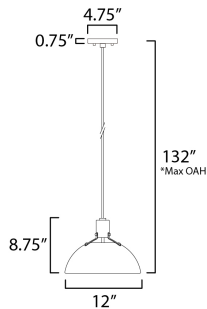

PRODUCT DESCRIPTION

Sockets are suspended above a metal spun dome in your choice of Black or White with Gold accents or Satin Nickel with Black accents. A clean and simple approach to modern or transitional lighting, the opening allows light to shine through the opening atop while providing functional light below. This break in the two parts is supported with straps and decorative rivets in complimentary finishes for a subtly tasteful two-tone finish. A coordinating pin-up wall sconce offers a bedside application to this design with integrated switch on its back plate and two feet of cord cover that can be removed and hardwired per your preference.

FINISHES OPTION

-  Antique Brass / Black (ABBK)
-  Satin Nickel (SN)
-  White/Satin Brass (WTSBR)

MATERIAL

Aluminum, Steel

RATINGS

cETLus
Dry Location

ADDITIONAL

OPERATING TEMPERATURE:
-20°C (-4°F), 40°C (104°F)

MEASUREMENTS

- DIMENSION : 12" W x 8.75" H
- MAX OAH : 132" OAH
- CANOPY : 4.75" W x 0.75" H x 4.75" L
- HANGING WEIGHT : 1.92 lb

LAMPING

- INPUT VOLTAGE : 120V
- BULB : 1 x 60W Incandescent E26 Medium , 60W Total
- BULB INCLUDED : (Not Included)
- DIMMABLE : Y