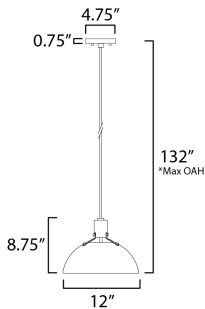

**PRODUCT DESCRIPTION**

Sockets are suspended above a metal spun dome in your choice of Black or White with Gold accents or Satin Nickel with Black accents. A clean and simple approach to modern or transitional lighting, the opening allows light to shine through the opening atop while providing functional light below. This break in the two parts is supported with straps and decorative rivets in complimentary finishes for a subtly tasteful two-tone finish. A coordinating pin-up wall sconce offers a bedside application to this design with integrated switch on its back plate and two feet of cord cover that can be removed and hardwired per your preference.

**FINISHES OPTION**

-  Antique Brass / Black (ABBK)
-  Satin Nickel (SN)
-  White/Satin Brass (WTSBR)

**MATERIAL**

Aluminum, Steel

**RATINGS**

cETLus  
Dry Location

**ADDITIONAL**

OPERATING TEMPERATURE:  
-20°C (-4°F), 40°C (104°F)

**MEASUREMENTS**

- DIMENSION : 12" W x 8.75" H
- MAX OAH : 132" OAH
- CANOPY : 4.75" W x 0.75" H x 4.75" L
- HANGING WEIGHT : 1.92 lb

**LAMPING**

- INPUT VOLTAGE : 120V
- BULB : 1 x 60W Incandescent E26 Medium , 60W Total
- BULB INCLUDED : (Not Included)
- DIMMABLE : Y