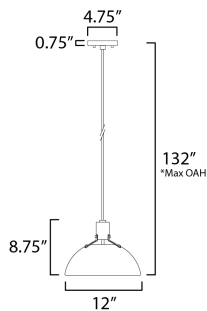

PRODUCT DESCRIPTION

Sockets are suspended above a metal spun dome in your choice of Black or White with Gold accents or Satin Nickel with Black accents. A clean and simple approach to modern or transitional lighting, the opening allows light to shine through the opening atop while providing functional light below. This break in the two parts is supported with straps and decorative rivets in complimentary finishes for a subtly tasteful two-tone finish. A coordinating pin-up wall sconce offers a bedside application to this design with integrated switch on its back plate and two feet of cord cover that can be removed and hardwired per your preference.

FINISHES OPTION

-  Antique Brass / Black (ABBK)
-  Satin Nickel (SN)
-  White/Satin Brass (WTSBR)

MATERIAL

Aluminum, Steel

RATINGS

cETLus
Dry Location

ADDITIONAL

OPERATING TEMPERATURE:
-20°C (-4°F), 40°C (104°F)

MEASUREMENTS

- DIMENSION : 12" W x 8.75" H
- MAX OAH : 132" OAH
- CANOPY : 4.75" W x 0.75" H x 4.75" L
- HANGING WEIGHT : 1.92 lb

LAMPING

- INPUT VOLTAGE : 120V
- BULB : 1 x 60W Incandescent E26 Medium , 60W Total
- BULB INCLUDED : (Not Included)
- DIMMABLE : Y