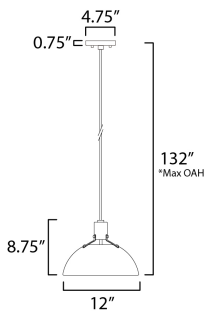

PRODUCT DESCRIPTION

Sockets are suspended above a metal spun dome in your choice of Black or White with Gold accents or Satin Nickel with Black accents. A clean and simple approach to modern or transitional lighting, the opening allows light to shine through the opening atop while providing functional light below. This break in the two parts is supported with straps and decorative rivets in complimentary finishes for a subtly tasteful two-tone finish. A coordinating pin-up wall sconce offers a bedside application to this design with integrated switch on its back plate and two feet of cord cover that can be removed and hardwired per your preference.

FINISHES OPTION

-  Antique Brass / Black (ABBK)
-  Satin Nickel (SN)
-  White/Satin Brass (WTSBR)

MATERIAL

Aluminum, Steel

RATINGS

cETLus
Dry Location

ADDITIONAL

OPERATING TEMPERATURE:
-20°C (-4°F), 40°C (104°F)

MEASUREMENTS

- DIMENSION : 12" W x 8.75" H
- MAX OAH : 132" OAH
- CANOPY : 4.75" W x 0.75" H x 4.75" L
- HANGING WEIGHT : 1.92 lb

LAMPING

- INPUT VOLTAGE : 120V
- BULB : 1 x 60W Incandescent E26 Medium , 60W Total
- BULB INCLUDED : (Not Included)
- DIMMABLE : Y