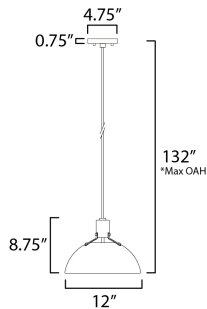

PRODUCT DESCRIPTION

Sockets are suspended above a metal spun dome in your choice of Black or White with Gold accents or Satin Nickel with Black accents. A clean and simple approach to modern or transitional lighting, the opening allows light to shine through the opening atop while providing functional light below. This break in the two parts is supported with straps and decorative rivets in complimentary finishes for a subtly tasteful two-tone finish. A coordinating pin-up wall sconce offers a bedside application to this design with integrated switch on its back plate and two feet of cord cover that can be removed and hardwired per your preference.

MEASUREMENTS

DIMENSION : 12" W x 8.75" H
 MAX OAH : 132" OAH
 CANOPY : 4.75" W x 0.75" H x 4.75" L
 HANGING WEIGHT : 1.92 lb

LAMPING

INPUT VOLTAGE : 120V
 BULB : 1 x 60W Incandescent E26 Medium , 60W Total
 BULB INCLUDED : (Not Included)
 DIMMABLE : Y

*max overall height

FINISHES OPTION

-  Antique Brass / Black (ABBK)
-  Satin Nickel (SN)
-  White/Satin Brass (WTSBR)

MATERIAL

Aluminum, Steel

RATINGS

cETLus
 Dry Location

ADDITIONAL