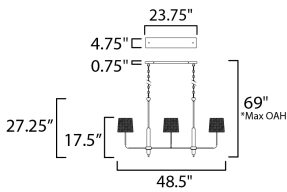

**MEASUREMENTS**

- DIMENSION : 28" L x 48.5" W x 27.25" H
- MAX OAH : 69" OAH
- CANOPY : 23.75" W x 0.75" H x 4.75" L
- HANGING WEIGHT : 12.54 lb

**LAMPING**

- INPUT VOLTAGE : 120V
- BULB : 7 x 60W Incandescent E26 Medium , 420W Total
- BULB INCLUDED : (Not Included)
- DIMMABLE : Y