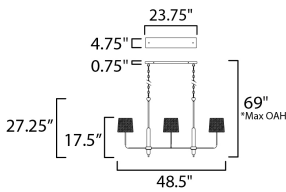

**MEASUREMENTS**

- DIMENSION : 28" L x 48.5" W x 27.25" H
- MAX OAH : 69" OAH
- CANOPY : 23.75" W x 0.75" H x 4.75" L
- HANGING WEIGHT : 12.54 lb

**LAMPING**

- INPUT VOLTAGE : 120V
- BULB : 7 x 60W Incandescent E26 Medium , 420W Total
- BULB INCLUDED : (Not Included)
- DIMMABLE : Y