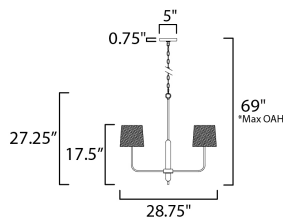

PRODUCT DESCRIPTION

Natural White Oak wood details are featured plainly on a slim Matte Black metal frame. Oversized off-white linen shades cover sockets for a minimalist and natural look. Available in multiple configurations of chandelier and a wall sconce.

*max overall height

MEASUREMENTS

- DIMENSION : 28.75" L x 28.75" W x 27.25" H
- MAX OAH : 69" OAH
- CANOPY : 5" W x 0.75" H x 5" L
- HANGING WEIGHT : 6.82 lb

LAMPING

- INPUT VOLTAGE : 120V
- BULB : 5 x 60W Incandescent E26 Medium , 300W Total
- BULB INCLUDED : (Not Included)
- DIMMABLE : Y