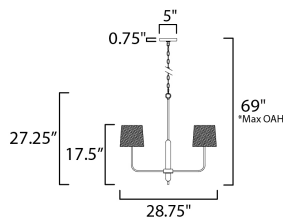

PRODUCT DESCRIPTION

Natural White Oak wood details are featured plainly on a slim Matte Black metal frame. Oversized off-white linen shades cover sockets for a minimalist and natural look. Available in multiple configurations of chandelier and a wall sconce.

*max overall height

MEASUREMENTS

- DIMENSION : 28.75" L x 28.75" W x 27.25" H
- MAX OAH : 69" OAH
- CANOPY : 5" W x 0.75" H x 5" L
- HANGING WEIGHT : 6.82 lb

LAMPING

- INPUT VOLTAGE : 120V
- BULB : 5 x 60W Incandescent E26 Medium , 300W Total
- BULB INCLUDED : (Not Included)
- DIMMABLE : Y