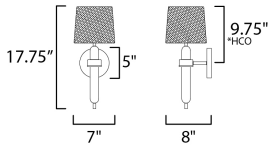

LAMPING

INPUT VOLTAGE : 120V
BULB : 1 x 60W Incandescent E26 Medium , 60W Total
BULB INCLUDED : (Not Included)
DIMMABLE : Y
LIGHTING_DIRECTION : Up