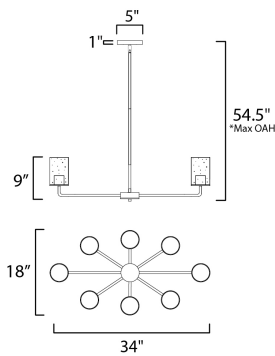

**ADDITIONAL**

OPERATING TEMPERATURE:  
-20°C (-4°F), 40°C (104°F)

**MEASUREMENTS**

- DIMENSION : 34" W x 9" H
- MAX OAH : 54.5" OAH
- CANOPY : 5" W x 1" H x 5" L
- HANGING WEIGHT : 14.8 lb

**LAMPING**

- INPUT VOLTAGE : 120V
- BULB : 8 x 60W Incandescent E26 Medium , 480W Total
- BULB INCLUDED : (Not Included)
- DIMMABLE :