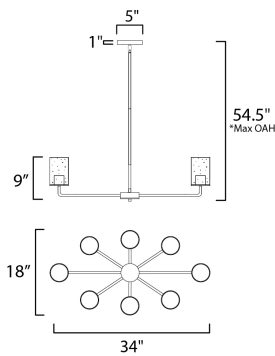

ADDITIONAL

OPERATING TEMPERATURE:
-20°C (-4°F), 40°C (104°F)

MEASUREMENTS

- DIMENSION : 34" W x 9" H
- MAX OAH : 54.5" OAH
- CANOPY : 5" W x 1" H x 5" L
- HANGING WEIGHT : 14.8 lb

LAMPING

- INPUT VOLTAGE : 120V
- BULB : 8 x 60W Incandescent E26 Medium , 480W Total
- BULB INCLUDED : (Not Included)
- DIMMABLE :