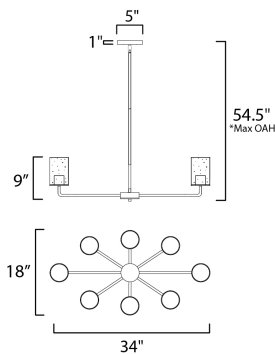

ADDITIONAL

OPERATING TEMPERATURE:
-20°C (-4°F), 40°C (104°F)

MEASUREMENTS

- DIMENSION : 34" W x 9" H
- MAX OAH : 54.5" OAH
- CANOPY : 5" W x 1" H x 5" L
- HANGING WEIGHT : 14.8 lb

LAMPING

- INPUT VOLTAGE : 120V
- BULB : 8 x 60W Incandescent E26 Medium , 480W Total
- BULB INCLUDED : (Not Included)
- DIMMABLE :