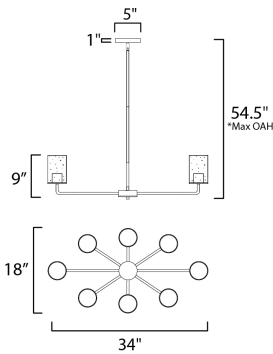

ADDITIONAL

OPERATING TEMPERATURE:
-20°C (-4°F), 40°C (104°F)

*max overall height

MEASUREMENTS

- DIMENSION : 34" W x 9" H
- MAX OAH : 54.5" OAH
- CANOPY : 5" W x 1" H x 5" L
- HANGING WEIGHT : 14.8 lb

LAMPING