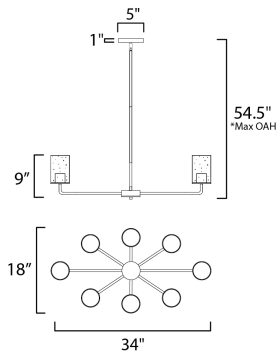

ADDITIONAL

OPERATING TEMPERATURE:
-20°C (-4°F), 40°C (104°F)

MEASUREMENTS

- DIMENSION : 34" W x 9" H
- MAX OAH : 54.5" OAH
- CANOPY : 5" W x 1" H x 5" L
- HANGING WEIGHT : 14.8 lb

LAMPING

- INPUT VOLTAGE : 120V
- BULB : 8 x 60W Incandescent E26 Medium , 480W Total
- BULB INCLUDED : (Not Included)
- DIMMABLE :