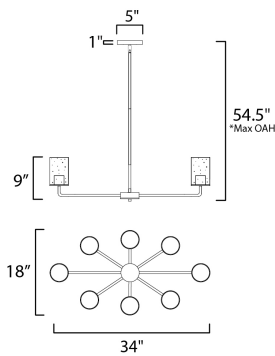

ADDITIONAL

OPERATING TEMPERATURE:
-20°C (-4°F), 40°C (104°F)

*max overall height

MEASUREMENTS

- DIMENSION : 34" W x 9" H
- MAX OAH : 54.5" OAH
- CANOPY : 5" W x 1" H x 5" L
- HANGING WEIGHT : 14.8 lb

LAMPING