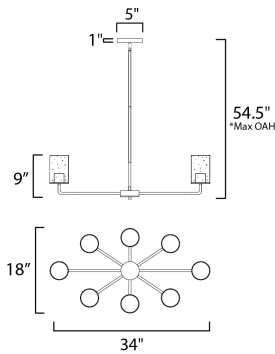

ADDITIONAL

OPERATING TEMPERATURE:
-20°C (-4°F), 40°C (104°F)

MEASUREMENTS

- DIMENSION : 34" W x 9" H
- MAX OAH : 54.5" OAH
- CANOPY : 5" W x 1" H x 5" L
- HANGING WEIGHT : 14.8 lb

LAMPING

- INPUT VOLTAGE : 120V
- BULB : 8 x 60W Incandescent E26 Medium , 480W Total
- BULB INCLUDED : (Not Included)
- DIMMABLE :