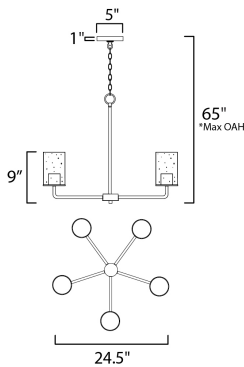

**ADDITIONAL**

OPERATING TEMPERATURE:  
-20°C (-4°F), 40°C (104°F)

**MEASUREMENTS**

- DIMENSION : 24.5" W x 9" H
- MAX OAH : 65" OAH
- CANOPY : 5" W x 1" H x 5" L
- HANGING WEIGHT : 9.26 lb

**LAMPING**

- INPUT VOLTAGE : 120V
- BULB : 5 x 60W Incandescent E26 Medium , 300W Total
- BULB INCLUDED : (Not Included)
- DIMMABLE :