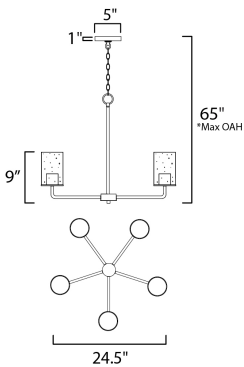

ADDITIONAL

OPERATING TEMPERATURE:
-20°C (-4°F), 40°C (104°F)

MEASUREMENTS

- DIMENSION : 24.5" W x 9" H
- MAX OAH : 65" OAH
- CANOPY : 5" W x 1" H x 5" L
- HANGING WEIGHT : 9.26 lb

LAMPING

- INPUT VOLTAGE : 120V
- BULB : 5 x 60W Incandescent E26 Medium , 300W Total
- BULB INCLUDED : (Not Included)
- DIMMABLE :