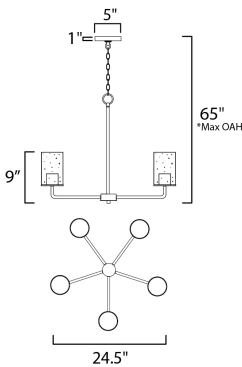

**ADDITIONAL**

OPERATING TEMPERATURE:  
-20°C (-4°F), 40°C (104°F)

**MEASUREMENTS**

- DIMENSION : 24.5" W x 9" H
- MAX OAH : 65" OAH
- CANOPY : 5" W x 1" H x 5" L
- HANGING WEIGHT : 9.26 lb

**LAMPING**

- INPUT VOLTAGE : 120V
- BULB : 5 x 60W Incandescent E26 Medium , 300W Total
- BULB INCLUDED : (Not Included)
- DIMMABLE :