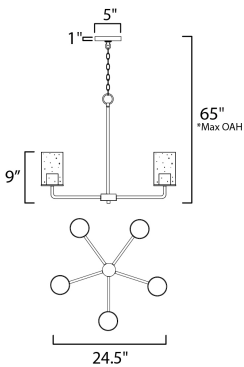

**ADDITIONAL**

OPERATING TEMPERATURE:  
-20°C (-4°F), 40°C (104°F)

**MEASUREMENTS**

- DIMENSION : 24.5" W x 9" H
- MAX OAH : 65" OAH
- CANOPY : 5" W x 1" H x 5" L
- HANGING WEIGHT : 9.26 lb

**LAMPING**

- INPUT VOLTAGE : 120V
- BULB : 5 x 60W Incandescent E26 Medium , 300W Total
- BULB INCLUDED : (Not Included)
- DIMMABLE :