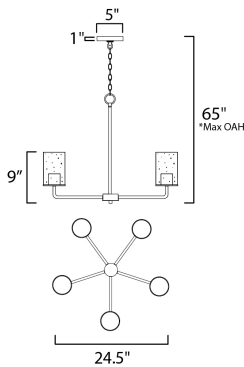

MEASUREMENTS

- DIMENSION : 24.5" W x 9" H
- MAX OAH : 65" OAH
- CANOPY : 5" W x 1" H x 5" L
- HANGING WEIGHT : 9.26 lb

LAMPING

- INPUT VOLTAGE : 120V
- BULB : 5 x 60W Incandescent E26 Medium , 300W Total
- BULB INCLUDED : (Not Included)
- DIMMABLE :