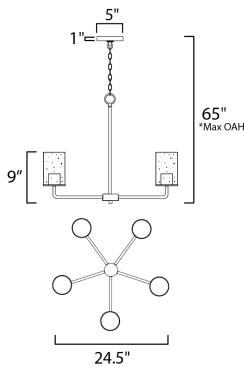

**MEASUREMENTS**

- DIMENSION : 24.5" W x 9" H
- MAX OAH : 65" OAH
- CANOPY : 5" W x 1" H x 5" L
- HANGING WEIGHT : 9.26 lb

**LAMPING**

- INPUT VOLTAGE : 120V
- BULB : 5 x 60W Incandescent E26 Medium , 300W Total
- BULB INCLUDED : (Not Included)
- DIMMABLE :