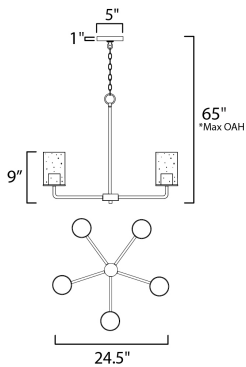

**MEASUREMENTS**

- DIMENSION : 24.5" W x 9" H
- MAX OAH : 65" OAH
- CANOPY : 5" W x 1" H x 5" L
- HANGING WEIGHT : 9.26 lb

**LAMPING**

- INPUT VOLTAGE : 120V
- BULB : 5 x 60W Incandescent E26 Medium , 300W Total
- BULB INCLUDED : (Not Included)
- DIMMABLE :