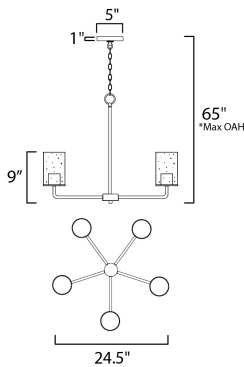

MEASUREMENTS

DIMENSION : 24.5" W x 9" H
 MAX OAH : 65" OAH
 CANOPY : 5" W x 1" H x 5" L
 HANGING WEIGHT : 9.26 lb

LAMPING

INPUT VOLTAGE : 120V
 BULB : 5 x 60W Incandescent E26 Medium , 300W Total
 BULB INCLUDED : (Not Included)
 DIMMABLE :