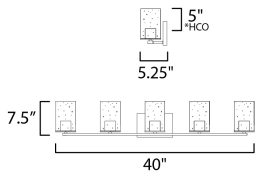

LAMPING

INPUT VOLTAGE : 120V
BULB : 5 x 60W Incandescent E26 Medium , 300W Total
BULB INCLUDED : (Not Included)
DIMMABLE :
LIGHTING_DIRECTION : Omni