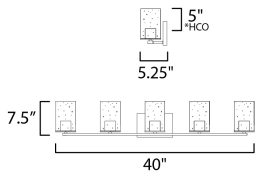

LAMPING

INPUT VOLTAGE : 120V
BULB : 5 x 60W Incandescent E26 Medium , 300W Total
BULB INCLUDED : (Not Included)
DIMMABLE : Y
LIGHTING_DIRECTION : Up/Down