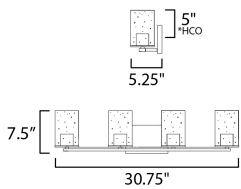

LAMPING

INPUT VOLTAGE : 120V
BULB : 4 x 60W Incandescent E26 Medium , 240W Total
BULB INCLUDED : (Not Included)
DIMMABLE : Y
LIGHTING_DIRECTION : Up/Down