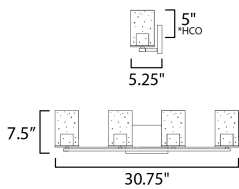

LAMPING

INPUT VOLTAGE : 120V
BULB : 4 x 60W Incandescent E26 Medium , 240W Total
BULB INCLUDED : (Not Included)
DIMMABLE : Y
LIGHTING_DIRECTION : Up/Down