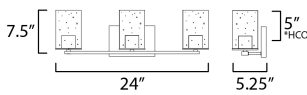

LAMPING

INPUT VOLTAGE : 120V
BULB : 3 x 60W Incandescent E26 Medium , 180W Total
BULB INCLUDED : (Not Included)
DIMMABLE :
LIGHTING_DIRECTION : Omni