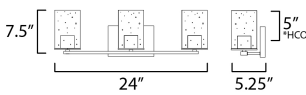

LAMPING

INPUT VOLTAGE : 120V
BULB : 3 x 60W Incandescent E26 Medium , 180W Total
BULB INCLUDED : (Not Included)
DIMMABLE : Y
LIGHTING_DIRECTION : Up/Down