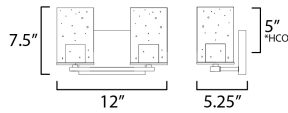

LAMPING

INPUT VOLTAGE : 120V
BULB : 2 x 60W Incandescent E26 Medium , 120W Total
BULB INCLUDED : (Not Included)
LIGHTING_DIRECTION : Omni