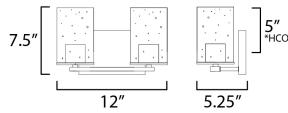

LAMPING

INPUT VOLTAGE : 120V
BULB : 2 x 60W Incandescent E26 Medium , 120W Total
BULB INCLUDED : (Not Included)
DIMMABLE : Y
LIGHTING_DIRECTION : Up/Down