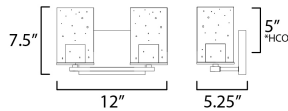

LAMPING

INPUT VOLTAGE : 120V
BULB : 2 x 60W Incandescent E26 Medium , 120W Total
BULB INCLUDED : (Not Included)
LIGHTING_DIRECTION : Omni