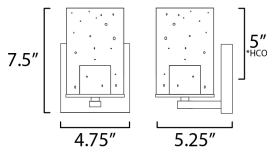

LAMPING

INPUT VOLTAGE : 120V
BULB : 1 x 60W Incandescent E26 Medium , 60W Total
BULB INCLUDED : (Not Included)
DIMMABLE : Y
LIGHTING_DIRECTION : Up/Down