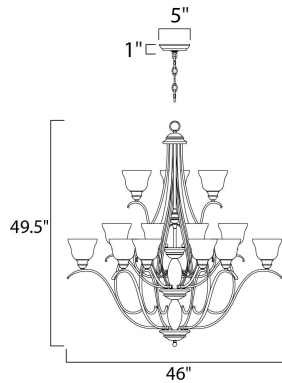

PRODUCT DESCRIPTION

A beautiful transitional collection with long flowing arms. Cool Ice glass perfectly compliments the rich Black finish.

MEASUREMENTS

DIMENSION : 46" L x 46" W x 49.5" H
 CANOPY : 5" W x 1" H x 5" L
 HANGING WEIGHT : 60.89 lb