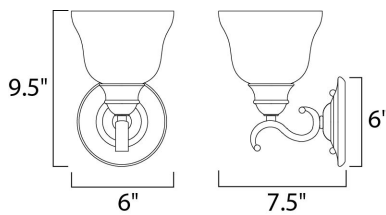

**PRODUCT DESCRIPTION**

A beautiful transitional collection with long flowing arms. Cool Ice glass perfectly compliments the rich Black finish.

**MEASUREMENTS**

DIMENSION : 6" W x 9.5" H x 7.5" Ext  
 MAX OAH : 6" W x 6" H  
 HANGING WEIGHT : 2.05 lb