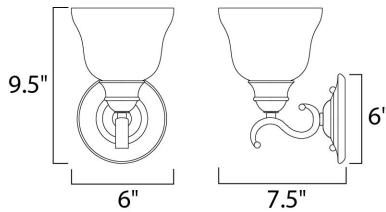

PRODUCT DESCRIPTION

A beautiful transitional collection with long flowing arms. Cool Ice glass perfectly compliments the rich Black finish.

MEASUREMENTS

DIMENSION : 6" W x 9.5" H x 7.5" Ext
 MAX OAH : 6" W x 6" H
 HANGING WEIGHT : 2.05 lb