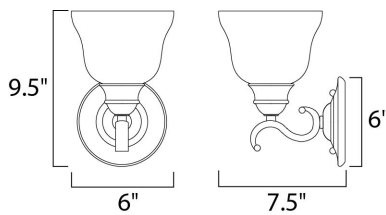

**PRODUCT DESCRIPTION**

A beautiful transitional collection with long flowing arms. Cool Ice glass perfectly compliments the rich Black finish.

**MEASUREMENTS**

DIMENSION : 6" W x 9.5" H x 7.5" Ext
 MAX OAH : 6" W x 6" H
 HANGING WEIGHT : 2.05 lb