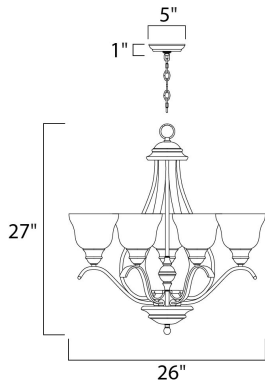

**PRODUCT DESCRIPTION**

A beautiful transitional collection with long flowing arms. Cool Ice glass perfectly compliments the rich Black finish.

**MEASUREMENTS**

DIMENSION : 26" L x 26" W x 27" H  
 CANOPY : 5" W x 1" H x 5" L  
 HANGING WEIGHT : 13.9 lb