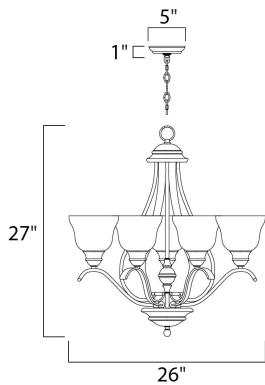

PRODUCT DESCRIPTION

A beautiful transitional collection with long flowing arms. Cool Ice glass perfectly compliments the rich Black finish.

MEASUREMENTS

DIMENSION : 26" L x 26" W x 27" H
 CANOPY : 5" W x 1" H x 5" L
 HANGING WEIGHT : 13.9 lb