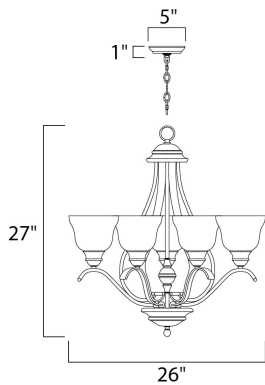

**PRODUCT DESCRIPTION**

A beautiful transitional collection with long flowing arms. Cool Ice glass perfectly compliments the rich Black finish.

**MEASUREMENTS**

DIMENSION : 26" L x 26" W x 27" H  
 CANOPY : 5" W x 1" H x 5" L  
 HANGING WEIGHT : 13.9 lb