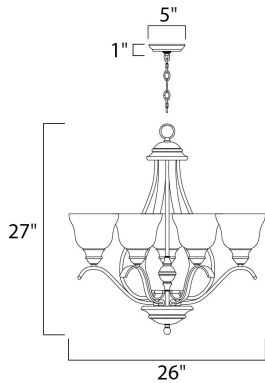

PRODUCT DESCRIPTION

A beautiful transitional collection with long flowing arms. Cool Ice glass perfectly compliments the rich Black finish.

MEASUREMENTS

DIMENSION : 26" L x 26" W x 27" H
 CANOPY : 5" W x 1" H x 5" L
 HANGING WEIGHT : 13.9 lb