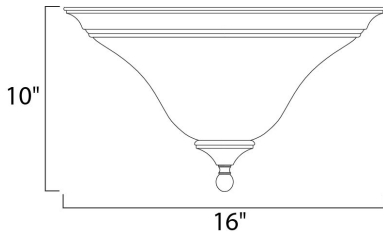

**PRODUCT DESCRIPTION**

A beautiful transitional collection with long flowing arms. Cool Ice glass perfectly compliments the rich Black finish.

**MEASUREMENTS**

DIMENSION : 16" L x 16" W x 10" H  
 HANGING WEIGHT : 5.07 lb