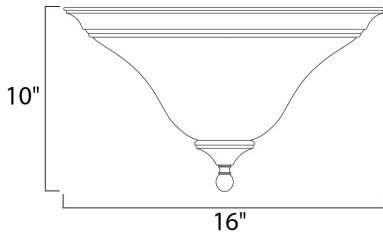

PRODUCT DESCRIPTION

A beautiful transitional collection with long flowing arms. Cool Ice glass perfectly compliments the rich Black finish.

MEASUREMENTS

DIMENSION : 16" L x 16" W x 10" H
 HANGING WEIGHT : 5.07 lb

LAMPING

INPUT VOLTAGE : 120V
 BULB : 3 x 60W Incandescent E26 Medium , 180W Total
 BULB INCLUDED : (Not Included)
 DIMMABLE : Yes

FINISHES OPTION

 Black (BK)

GLASS

Ice IC

MATERIAL

Steel, Glass