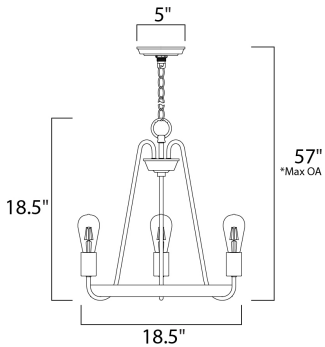

*max overall height

MEASUREMENTS

- DIMENSION : 18.5" L x 18.5" W x 18.5" H
- MAX OAH : 57" OAH
- CANOPY : 5" W x 0.75" H
- HANGING WEIGHT : 5.6 lb
- WIRE LENGTH : 120"

LAMPING

- INPUT VOLTAGE : 120V
- BULB : 3 x 60W Incandescent E26 Medium , 180W Total
- BULB INCLUDED : (Not Included)
- DIMMABLE : Yes