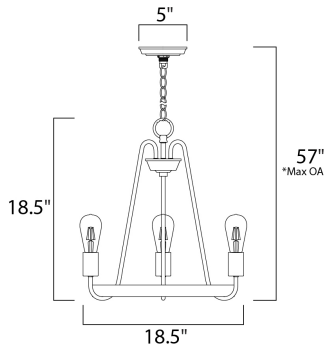

*max overall height

MEASUREMENTS

- DIMENSION : 18.5" L x 18.5" W x 18.5" H
- MAX OAH : 57" OAH
- CANOPY : 5" W x 0.75" H
- HANGING WEIGHT : 5.6 lb
- WIRE LENGTH : 120"

LAMPING

- INPUT VOLTAGE : 120V
- BULB : 3 x 60W Incandescent E26 Medium , 180W Total
- BULB INCLUDED : (Not Included)
- DIMMABLE : Yes