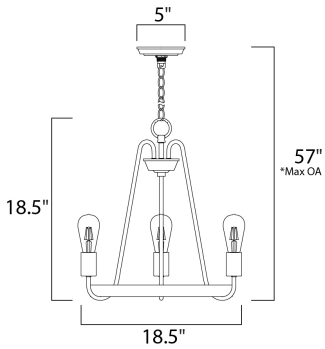

\*max overall height

**MEASUREMENTS**

- DIMENSION : 18.5" L x 18.5" W x 18.5" H
- MAX OAH : 57" OAH
- CANOPY : 5" W x 0.75" H
- HANGING WEIGHT : 5.6 lb
- WIRE LENGTH : 120"

**LAMPING**

- INPUT VOLTAGE : 120V
- BULB : 3 x 60W Incandescent E26 Medium , 180W Total
- BULB INCLUDED : (Not Included)
- DIMMABLE : Yes