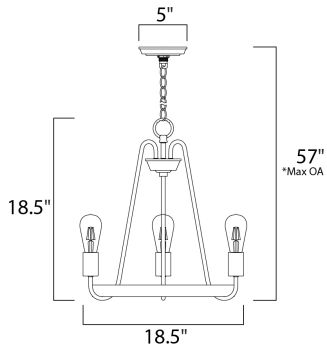

\*max overall height

**MEASUREMENTS**

- DIMENSION : 18.5" L x 18.5" W x 18.5" H
- MAX OAH : 57" OAH
- CANOPY : 5" W x 0.75" H
- HANGING WEIGHT : 5.6 lb
- WIRE LENGTH : 120"

**LAMPING**

- INPUT VOLTAGE : 120V
- BULB : 3 x 60W Incandescent E26 Medium , 180W Total
- BULB INCLUDED : (Not Included)
- DIMMABLE : Yes