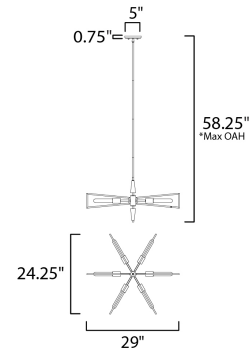

FINISHES OPTION

Black / Satin Brass (BKSBR)

MATERIAL

Steel

RATINGS

cETLus
Dry Location

ADDITIONAL

SLOPE: 90
OPERATING TEMPERATURE:
-20°C (-4°F), 40°C (104°F)

MEASUREMENTS

DIMENSION : 29" L x 29" W x 24.25" H
MAX OAH : 58.25" OAH
CANOPY : 5" W x 0.75" H x 5" L
HANGING WEIGHT : 7.04 lb

LAMPING

INPUT VOLTAGE : 120V
BULB : 6 x 60W Incandescent E26 Medium , 360W Total
BULB INCLUDED : (Not Included)
DIMMABLE : Y