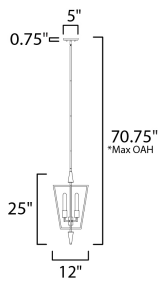

*max overall height

MEASUREMENTS

- DIMENSION : 12" L x 12" W x 25" H
- MAX OAH : 70.5" OAH
- CANOPY : 5" W x 0.75" H x 5" L
- HANGING WEIGHT : 5.236 lb

LAMPING

- INPUT VOLTAGE : 120V
- BULB : 4 x 60W Incandescent E26 Medium , 240W Total
- BULB INCLUDED : (Not Included)
- DIMMABLE : Y