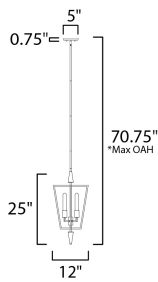

\*max overall height

**MEASUREMENTS**

- DIMENSION : 12" L x 12" W x 25" H
- MAX OAH : 70.5" OAH
- CANOPY : 5" W x 0.75" H x 5" L
- HANGING WEIGHT : 5.236 lb

**LAMPING**

- INPUT VOLTAGE : 120V
- BULB : 4 x 60W Incandescent E26 Medium , 240W Total
- BULB INCLUDED : (Not Included)
- DIMMABLE : Y