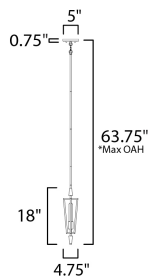

*max overall height

MEASUREMENTS

- DIMENSION : 4.75" L x 4.75" W x 18" H
- MAX OAH : 63.75" OAH
- CANOPY : 5" W x 0.75" H x 5" L
- HANGING WEIGHT : 2.684 lb

LAMPING

- INPUT VOLTAGE : 120V
- BULB : 1 x 60W Incandescent E26 Medium , 60W Total
- BULB INCLUDED : (Not Included)
- DIMMABLE : Y