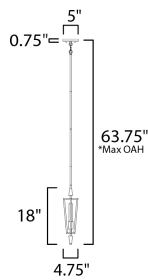

\*max overall height

**MEASUREMENTS**

- DIMENSION : 4.75" L x 4.75" W x 18" H
- MAX OAH : 63.75" OAH
- CANOPY : 5" W x 0.75" H x 5" L
- HANGING WEIGHT : 2.684 lb

**LAMPING**

- INPUT VOLTAGE : 120V
- BULB : 1 x 60W Incandescent E26 Medium , 60W Total
- BULB INCLUDED : (Not Included)
- DIMMABLE : Y