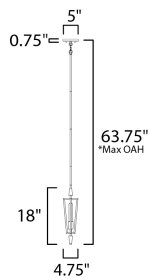

\*max overall height

**MEASUREMENTS**

- DIMENSION : 4.75" L x 4.75" W x 18" H
- MAX OAH : 63.75" OAH
- CANOPY : 5" W x 0.75" H x 5" L
- HANGING WEIGHT : 2.684 lb

**LAMPING**

- INPUT VOLTAGE : 120V
- BULB : 1 x 60W Incandescent E26 Medium , 60W Total
- BULB INCLUDED : (Not Included)
- DIMMABLE : Y