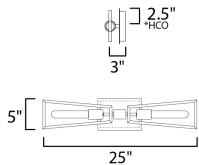

LAMPING

INPUT VOLTAGE : 120V
BULB : 2 x 60W Incandescent E26 Medium , 120W Total
BULB INCLUDED : (Not Included)
DIMMABLE : Y
LIGHTING_DIRECTION : Omni