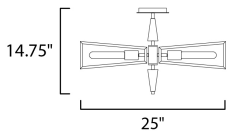

MEASUREMENTS

DIMENSION : 25" L x 25" W x 14.75" H
 HANGING WEIGHT : 4.752 lb

LAMPING

INPUT VOLTAGE : 120V
 BULB : 4 x 60W Incandescent E26 Medium , 240W Total
 BULB INCLUDED : (Not Included)
 DIMMABLE : Y