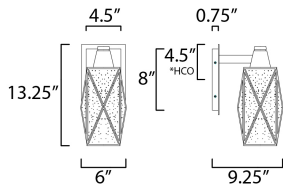

PRODUCT DESCRIPTION

A tower constructed of triangles, Norfolk's tall scale revitalizes the disappearing art of Bound Glass. Clear Seedy glass makes reduces the need for maintenance, while the two tone Black and Burnished Brass creates a striking design element wherever the lighting is used. The wall mounts are made of brass and aluminum which makes them suitable for outdoors as well as indoors.

MEASUREMENTS

DIMENSION : 6" L x 6" W x 13.25" H x 9.25" Ext
BACK PLATE : 4.5" W x 8" H x 4.5" HCO
HANGING WEIGHT : 3.75 lb

LAMPING

INPUT VOLTAGE : 120V
BULB : 1 x 60W Incandescent E26 Medium , 60W Total
BULB INCLUDED : (Not Included)
DIMMABLE : Yes
LIGHTING_DIRECTION : Down

FINISHES OPTION

Black / Burnished Brass (BKBUB)

GLASS

Seedy CD

MATERIAL

Brass, Aluminum, Glass

RATINGS

cETLus
Wet Location

ADDITIONAL

INSTALL UP/DOWN: Down
OPERATING TEMPERATURE:
-20°C (-4°F), 40°C (104°F)

Always consult a qualified electrician before installing any lighting product.