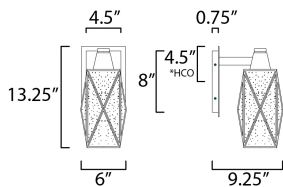

PRODUCT DESCRIPTION

A tower constructed of triangles, Norfolk's tall scale revitalizes the disappearing art of Bound Glass. Clear Seedy glass makes reduces the need for maintenance, while the two tone Black and Burnished Brass creates a striking design element wherever the lighting is used. The wall mounts are made of brass and aluminum which makes them suitable for outdoors as well as indoors.

MEASUREMENTS

DIMENSION : 6" L x 6" W x 13.25" H x 9.25" Ext
BACK PLATE : 4.5" W x 8" H x 4.5" HCO
HANGING WEIGHT : 3.75 lb

LAMPING

INPUT VOLTAGE : 120V
BULB : 1 x 60W Incandescent E26 Medium , 60W Total
BULB INCLUDED : (Not Included)
DIMMABLE : Yes
LIGHTING_DIRECTION : Down

FINISHES OPTION

Black / Burnished Brass (BKBUB)

GLASS

Seedy CD

MATERIAL

Brass, Aluminum, Glass

RATINGS

cETLus
Wet Location

ADDITIONAL

INSTALL UP/DOWN: Down
OPERATING TEMPERATURE:
-20°C (-4°F), 40°C (104°F)

Always consult a qualified electrician before installing any lighting product.