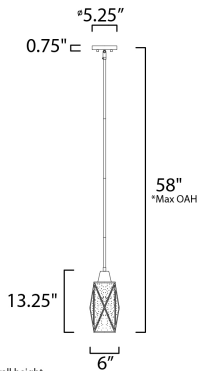

**ADDITIONAL**

SLOPE: 90  
OPERATING TEMPERATURE:  
-20°C (-4°F), 40°C (104°F)

**MEASUREMENTS**

- DIMENSION : 6" L x 6" W x 13.25" H
- MAX OAH : 58" OAH
- CANOPY : 5.125" W x 0.75" H x 5.125" L
- HANGING WEIGHT : 4.19 lb