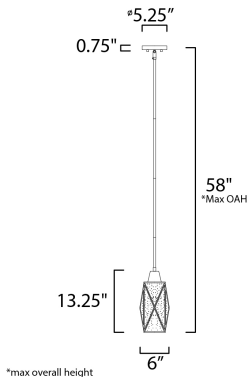

LAMPING

INPUT VOLTAGE : 120V
BULB : 1 x 60W Incandescent E26 Medium , 60W Total
BULB INCLUDED : (Not Included)
DIMMABLE : Yes