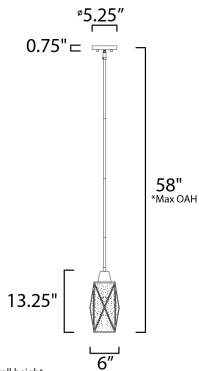

FINISHES OPTION

Black / Burnished Brass (BKBUB)

GLASS

Seedy CD

MATERIAL

Brass, Glass, Steel

RATINGS

cULus
Dry Location

ADDITIONAL

SLOPE: 90
OPERATING TEMPERATURE:
-20°C (-4°F), 40°C (104°F)

MEASUREMENTS

- DIMENSION : 6" L x 6" W x 13.25" H
- MAX OAH : 58" OAH
- CANOPY : 5.125" W x 0.75" H x 5.125" L
- HANGING WEIGHT : 4.19 lb