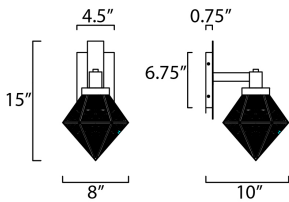

PRODUCT DESCRIPTION

A diamond constructed of brass and aluminum, Adorn reimagines classic Bound Glass fixture by opting for a Black and Burnished Brass finish and distinct Ripple glass panels. The wall mounts are made of brass and aluminum which makes them suitable for outdoors as well as indoors.