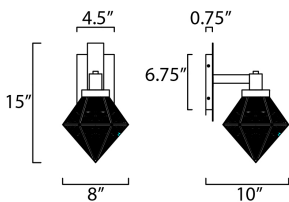

PRODUCT DESCRIPTION

A diamond constructed of brass and aluminum, Adorn reimagines classic Bound Glass fixture by opting for a Black and Burnished Brass finish and distinct Ripple glass panels. The wall mounts are made of brass and aluminum which makes them suitable for outdoors as well as indoors.