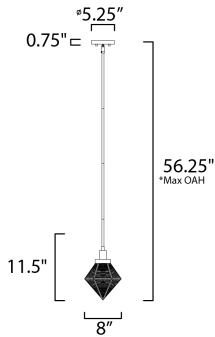

PRODUCT DESCRIPTION

A diamond constructed of brass and aluminum, Adorn reimagines classic Bound Glass fixture by opting for a Black and Burnished Brass finish and distinct Ripple glass panels. The wall mounts are made of brass and aluminum which makes them suitable for outdoors as well as indoors.

*max overall height

MEASUREMENTS

- DIMENSION : 8" L x 8" W x 11.5" H
- MAX OAH : 56.25" OAH
- CANOPY : 5.125" W x 0.75" H x 5.125" L
- HANGING WEIGHT : 3.53 lb

LAMPING

- INPUT VOLTAGE : 120V
- BULB : 1 x 60W Incandescent E26 Medium , 60W Total
- BULB INCLUDED : (Not Included)
- DIMMABLE : Yes