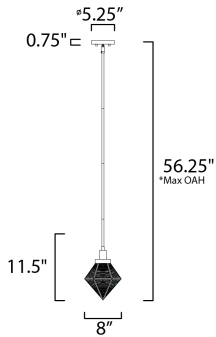

**PRODUCT DESCRIPTION**

A diamond constructed of brass and aluminum, Adorn reimagines classic Bound Glass fixture by opting for a Black and Burnished Brass finish and distinct Ripple glass panels. The wall mounts are made of brass and aluminum which makes them suitable for outdoors as well as indoors.

\*max overall height

**MEASUREMENTS**

- DIMENSION : 8" L x 8" W x 11.5" H
- MAX OAH : 56.25" OAH
- CANOPY : 5.125" W x 0.75" H x 5.125" L
- HANGING WEIGHT : 3.53 lb

**LAMPING**

- INPUT VOLTAGE : 120V
- BULB : 1 x 60W Incandescent E26 Medium , 60W Total
- BULB INCLUDED : (Not Included)
- DIMMABLE : Yes