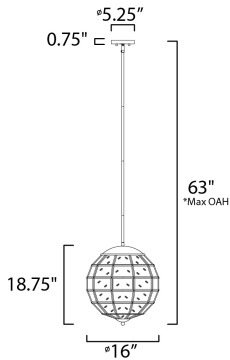

**FINISHES OPTION**

Black / Burnished Brass (BKBUB)

**MATERIAL**

Brass, Glass, Steel

**RATINGS**

cULus  
Dry Location

**ADDITIONAL**

SLOPE: 90  
OPERATING TEMPERATURE:  
-20°C (-4°F), 40°C (104°F)

**MEASUREMENTS**

DIMENSION : 16" L x 16" W x 18.75" H  
 MAX OAH : 63" OAH  
 CANOPY : 5.125" W x 0.75" H x 5.125" L  
 HANGING WEIGHT : 11.24 lb

**LAMPING**

INPUT VOLTAGE : 120V  
 BULB : 3 x 60W Incandescent E12 Candelabra , 180W Total  
 BULB INCLUDED : (Not Included)  
 DIMMABLE : Yes