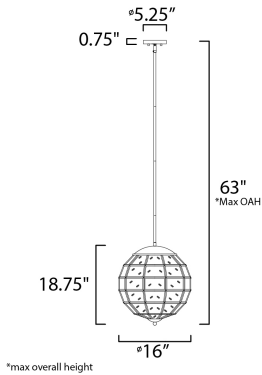

FINISHES OPTION

Black / Burnished Brass (BKBUB)

MATERIAL

Brass, Glass, Steel

RATINGS

cULus
Dry Location

ADDITIONAL

SLOPE: 90
OPERATING TEMPERATURE:
-20°C (-4°F), 40°C (104°F)

MEASUREMENTS

DIMENSION : 16" L x 16" W x 18.75" H
 MAX OAH : 63" OAH
 CANOPY : 5.125" W x 0.75" H x 5.125" L
 HANGING WEIGHT : 11.24 lb

LAMPING

INPUT VOLTAGE : 120V
 BULB : 3 x 60W Incandescent E12 Candelabra , 180W Total
 BULB INCLUDED : (Not Included)
 DIMMABLE : Yes