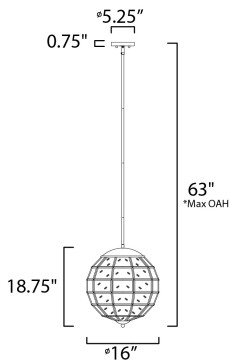

FINISHES OPTION

Black / Burnished Brass (BKBUB)

MATERIAL

Brass, Glass, Steel

RATINGS

cULus
Dry Location

ADDITIONAL

SLOPE: 90
OPERATING TEMPERATURE:
-20°C (-4°F), 40°C (104°F)

MEASUREMENTS

DIMENSION : 16" L x 16" W x 18.75" H
 MAX OAH : 63" OAH
 CANOPY : 5.125" W x 0.75" H x 5.125" L
 HANGING WEIGHT : 11.24 lb

LAMPING

INPUT VOLTAGE : 120V
 BULB : 3 x 60W Incandescent E12 Candelabra , 180W Total
 BULB INCLUDED : (Not Included)
 DIMMABLE : Yes