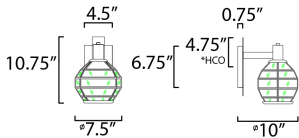

LAMPING

INPUT VOLTAGE : 120V
BULB : 1 x 60W Incandescent E26 Medium , 60W Total
BULB INCLUDED : (Not Included)
DIMMABLE : Yes
LIGHTING_DIRECTION : Down